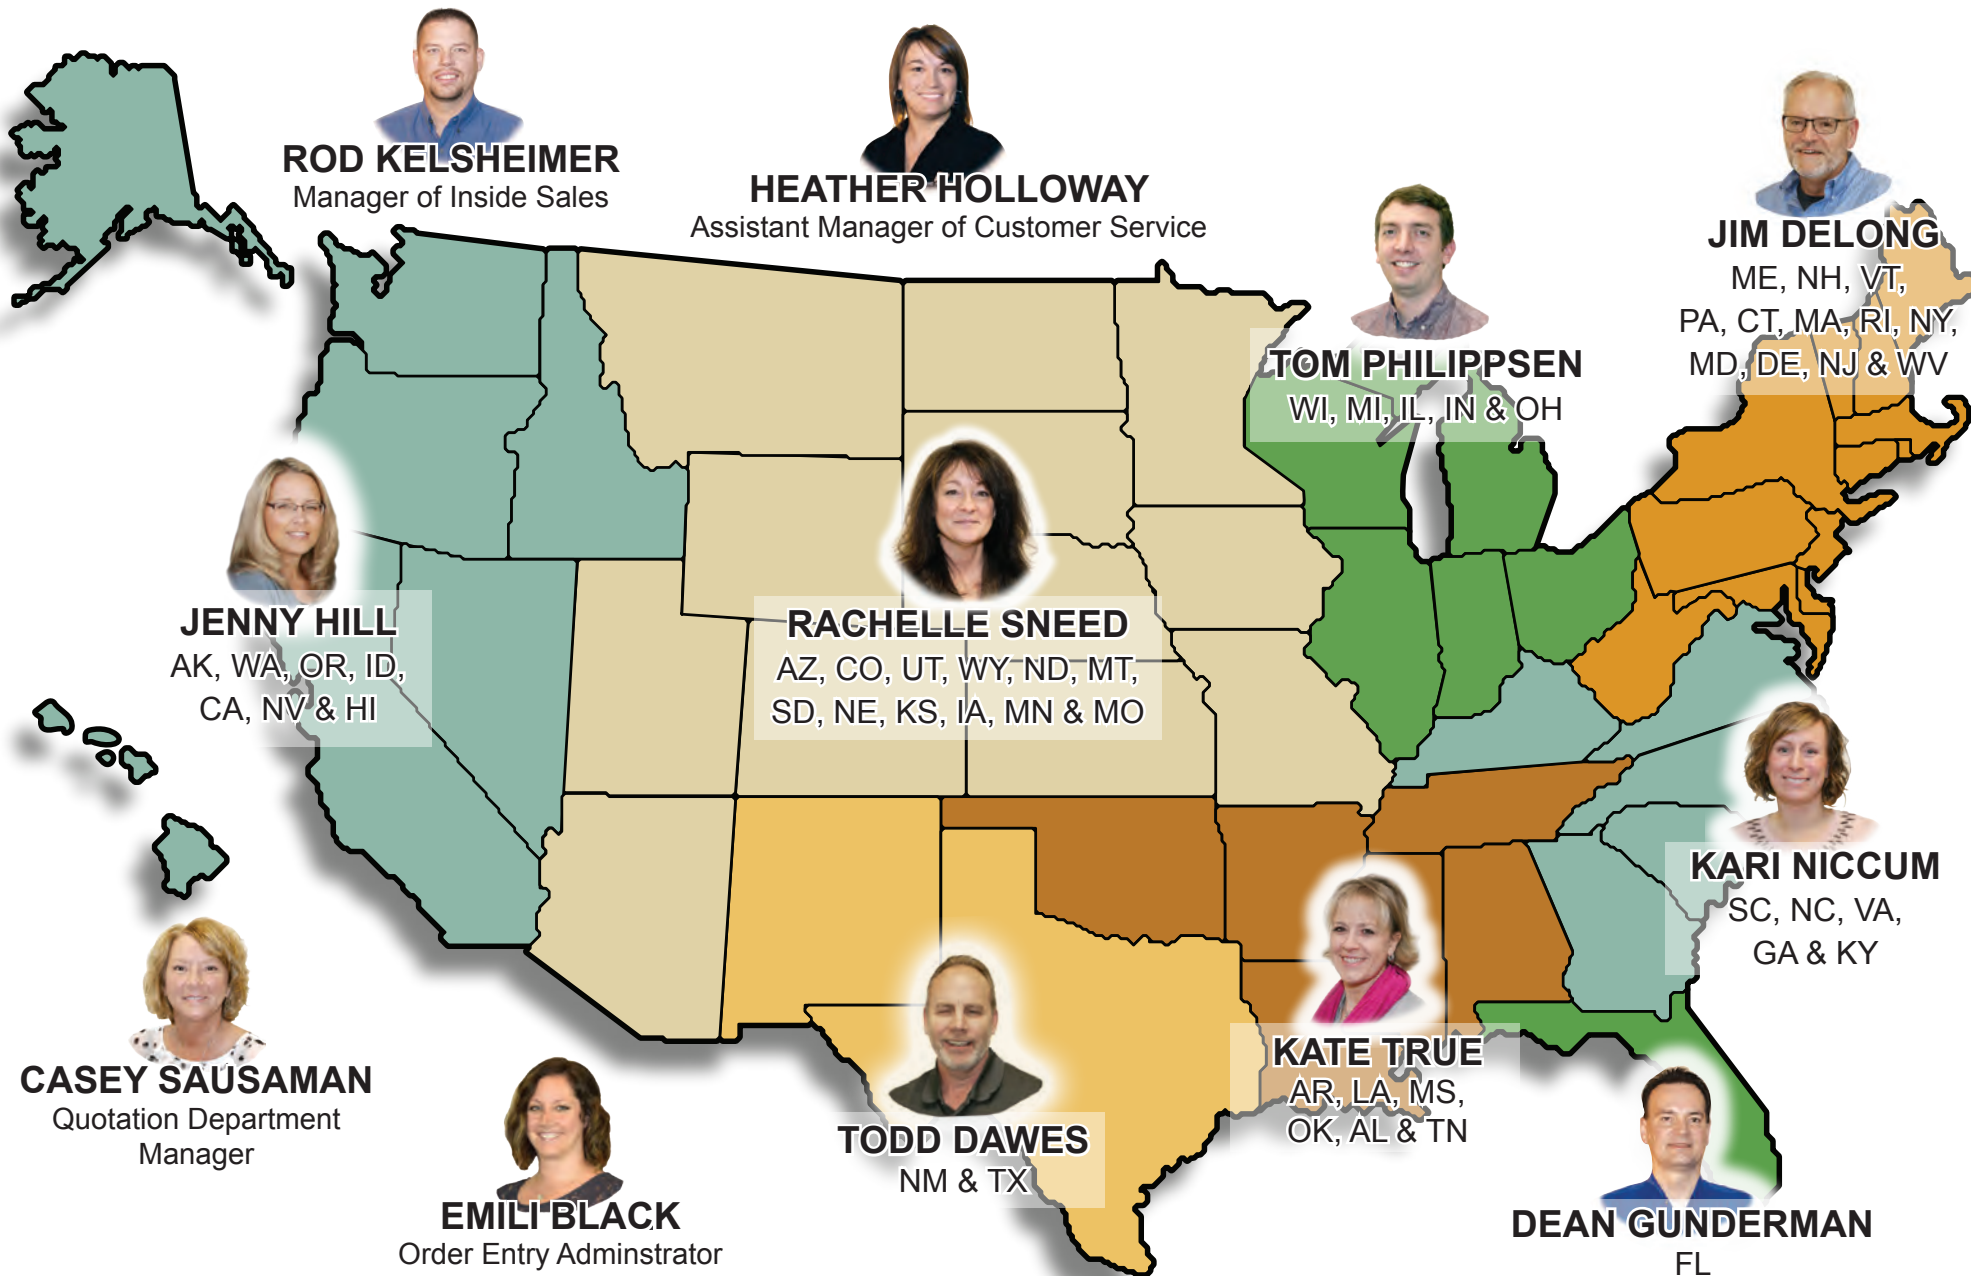

# FORD METER BOX

Customer Service Managers and Territories / May 2017

**ROD KELSHEIMER**  
Manager of Inside Sales

**HEATHER HOLLOWAY**  
Assistant Manager of Customer Service

**JIM DELONG**  
ME, NH, VT,  
PA, CT, MA, RI, NY,  
MD, DE, NJ & WV

**TOM PHILIPPSEN**  
WI, MI, IL, IN & OH

**JENNY HILL**  
AK, WA, OR, ID,  
CA, NV & HI

**RACHELLE SNEED**  
AZ, CO, UT, WY, ND, MT,  
SD, NE, KS, IA, MN & MO

**KARI NICCUM**  
SC, NC, VA,  
GA & KY

**CASEY SAUSAMAN**  
Quotation Department  
Manager

**KATE TRUE**  
AR, LA, MS,  
OK, AL & TN

**TODD DAWES**  
NM & TX

**EMILI BLACK**  
Order Entry Administrator

**DEAN GUNDERMAN**  
FL