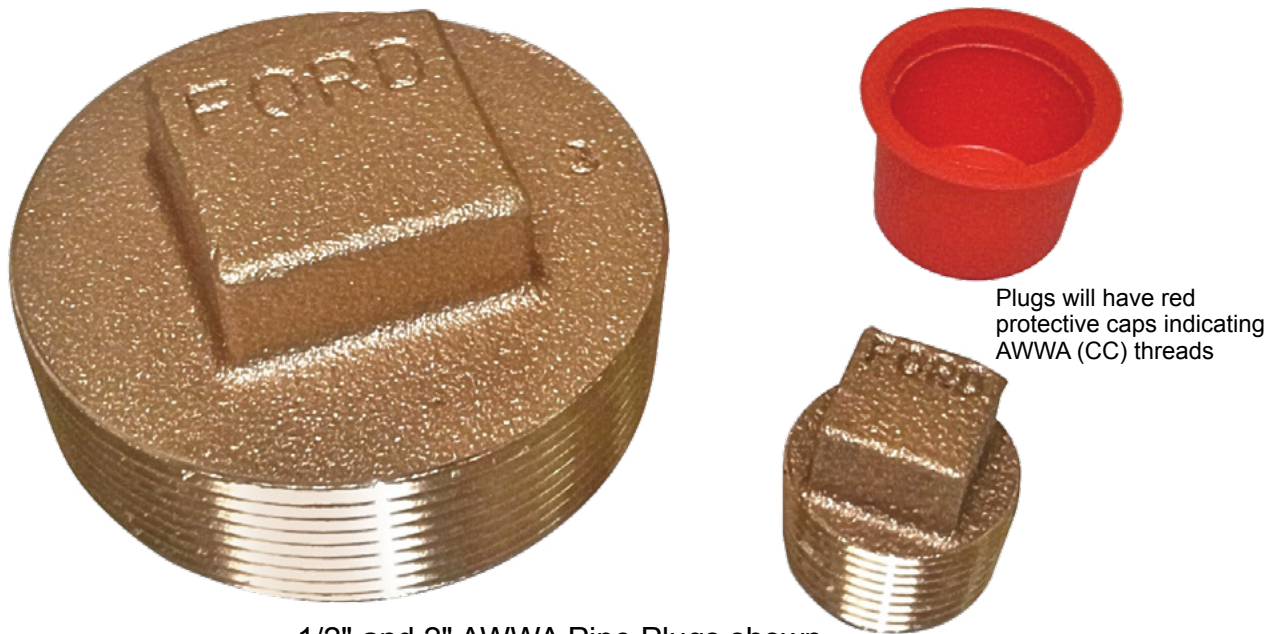

AWWA (CC Threads) Pipe Plugs

Product Development

02/2019

Ford Meter Box[®] AWWA Pipe Plug Product Line

Ford Meter Box offers a complete line of AWWA (CC thread) pipe plugs for convenient corporation stop replacement when removing a service from a water main.

1/2" and 2" AWWA Pipe Plugs shown

Catalog Number	Plug Description
CSP-1-A-NL	1/2" AWWA (CC)
CSP-2-A-NL	5/8" AWWA (CC)
CSP-3-A-NL	3/4" AWWA (CC)
CSP-4-A-NL	1" AWWA (CC)
CSP-6-A-NL	1-1/2" AWWA (CC)
CSP-7-A-NL	2" AWWA (CC)