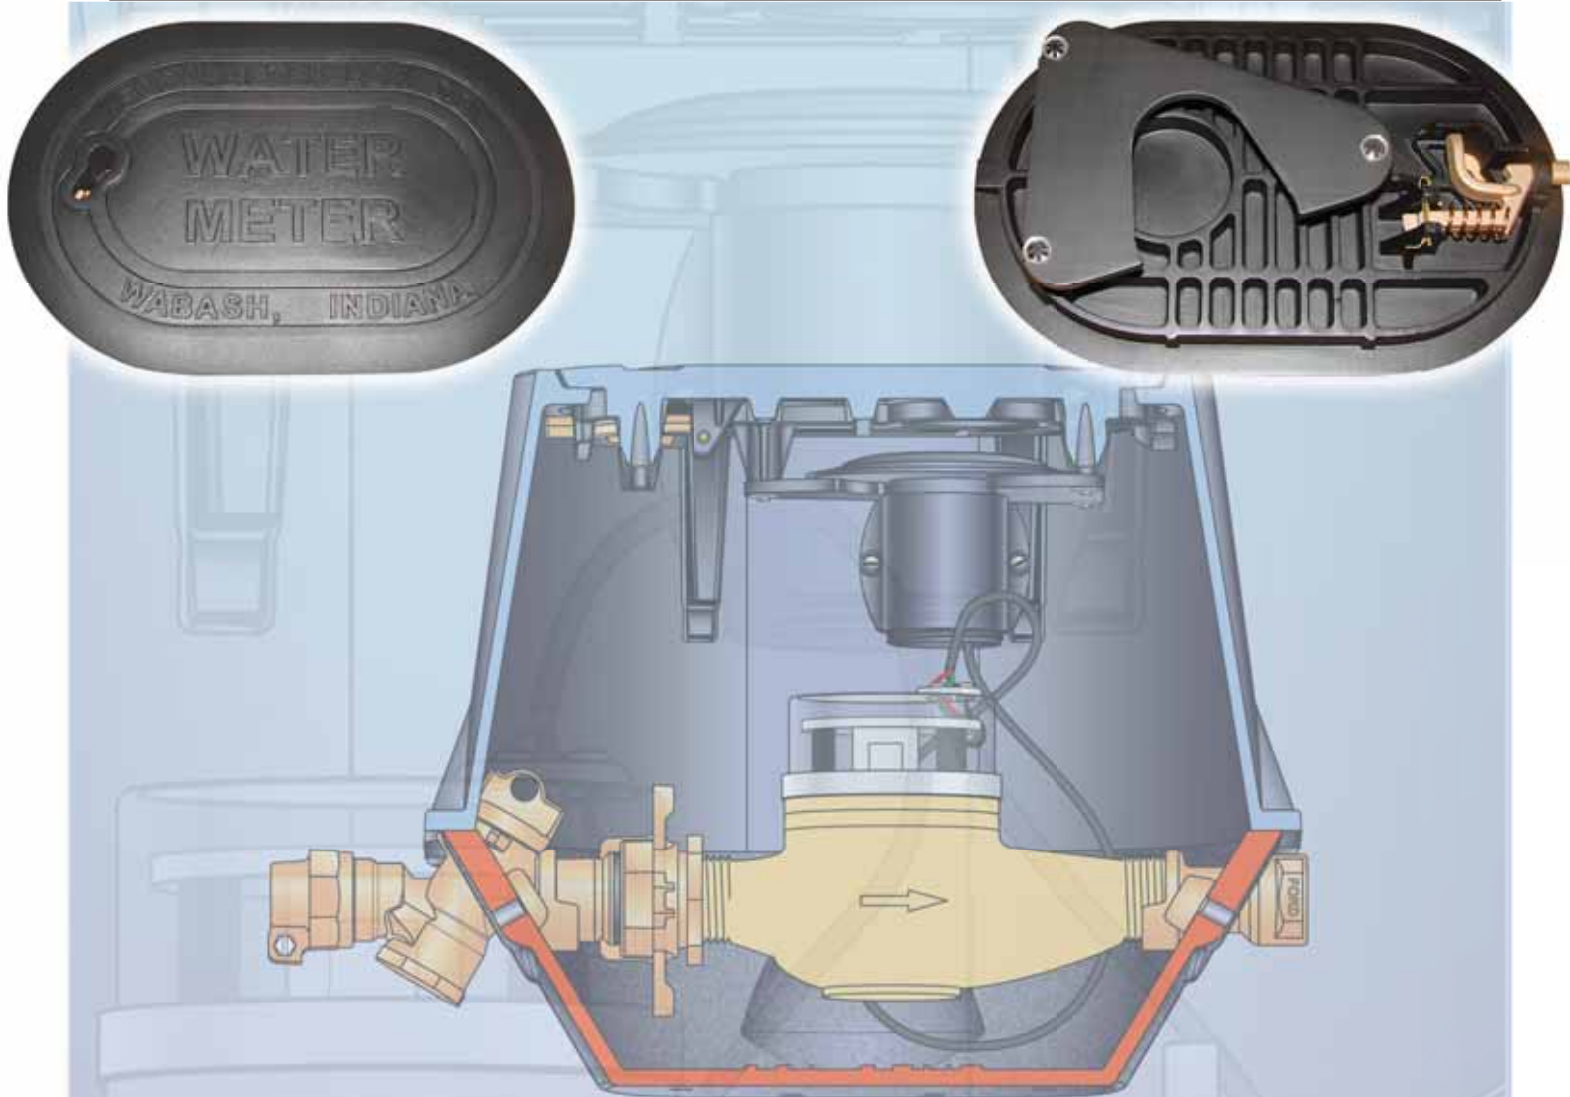

Plastic Yokebox Lids and Upper Sections

- All plastic lids are locking
- Plastic lids are available for standard, enlarged and long yokeboxes
- Optional lid bracket for mounting standard size ERT units
- A plastic enlarged upper section, with lid, for our standard yokebox provides additional space for mobility when installing or removing the meter
 - Adding a 4" plastic riser to the enlarged yokebox will increase the height to accommodate a larger ERT unit
 - Plastic lid for the enlarged upper section can be ordered with an optional bracket for mounting a standard ERT or larger ERT unit