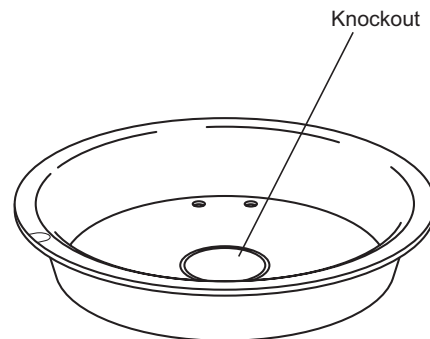

## Ford just flipped its lid . . . inner lid, that is.

Ford's Wabash Double Lid Covers having a 11-1/2" lid size, with an E-read option, will now have the W3BPD recessed inner lid as the standard inner lid at *no additional charge*. The 2" recessed plastic inner lid provides frost protection and allows up to six inches of space for installation of a transmitting device. This change only affects the W3, W4, W31, W32 and W3H covers with the E-read option.

Recessed Plastic Inner Lid  
W3BPD

Wabash covers with 11-1/2" lid size without the E-read option will continue to have the W3BP flat style, inner lid. To order covers with the W3BPD recessed plastic inner lid option, without the E-read option add "-D" to the catalog number. Example: W3-D