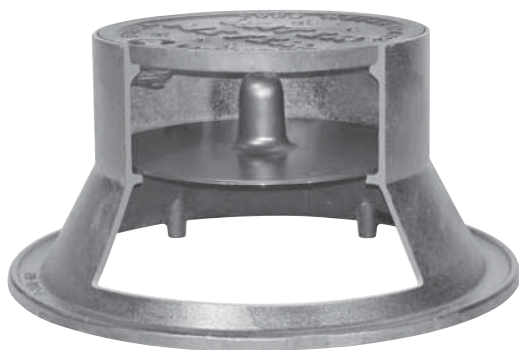

## Ford just flipped its lid . . . inner lid, that is.

Ford's Wabash Double Lid Covers having a 11-1/2" lid size, with an E-read option, will now have the W3BPD recessed inner lid as the standard inner lid at *no additional charge*. The 2" recessed plastic inner lid provides frost protection and allows up to six inches of space for installation of a transmitting device. This change only affects the W3, W4, W31, W32 and W3H covers with the E-read option.

Recessed Plastic Inner Lid  
W3BPD

Wabash covers with 11-1/2" lid size without the E-read option will continue to have the W3BP flat style, inner lid. To order covers with the W3BPD recessed plastic inner lid option, without the E-read option add "-D" to the catalog number. Example: W3-D