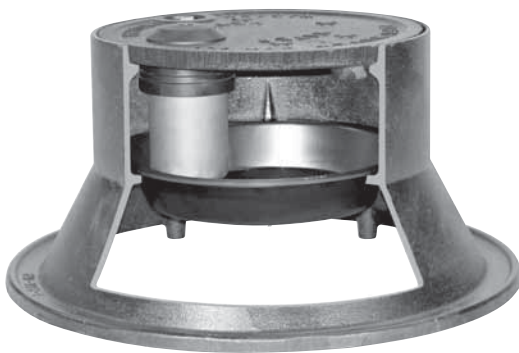

## Ford just flipped its lid . . . inner lid, that is.

Ford's Wabash Double Lid Covers having a 11-1/2" lid size, with an E-read option, will now have the W3BPD recessed inner lid as the standard inner lid at *no additional charge*. The 2" recessed plastic inner lid provides frost protection and allows up to six inches of space for installation of a transmitting device. This change only affects the W3, W4, W31, W32 and W3H covers with the E-read option.

Recessed Plastic Inner Lid  
W3BPD

Wabash covers with 11-1/2" lid size without the E-read option will continue to have the W3BP flat style, inner lid. To order covers with the W3BPD recessed plastic inner lid option, without the E-read option add "-D" to the catalog number. Example: W3-D