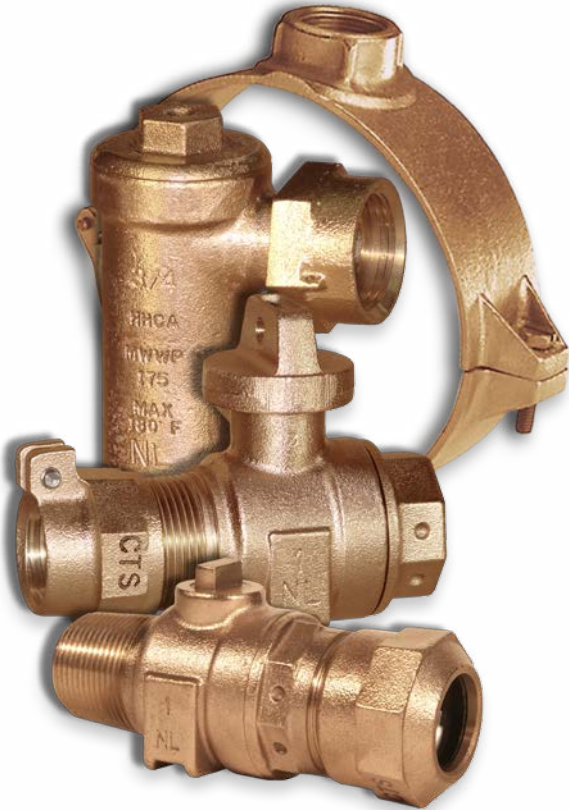

Western Canada Regional Distribution Centre

Located in
Calgary, Alberta

Waterworks Brass

Western Canada Regional Distribution Centre Calgary, Alberta

Order Processing Details

- Same day shipments available with a 12:00 P.M. Mountain Time (MDT) cut-off.
- If an order qualifies as freight allowed, but split ships between the Calgary Warehouse and Wabash or Pell City, the entire shipment remains freight allowed.
- Products shipping from the Calgary Warehouse must be 100% available. Note: A line item represents one unique part number. A line item with less than 100% availability in the Calgary Warehouse will ship from Wabash or Pell City.
- To use the Calgary Warehouse, simply place your order in the same manner as usual. If the product is in stock, that part will ship from Calgary.