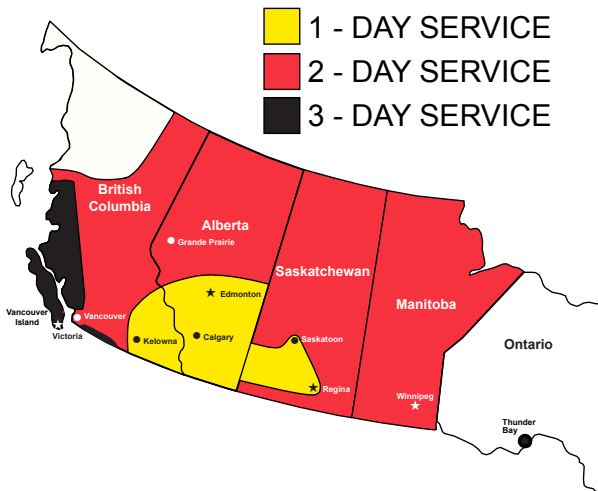

## Benefits

- Fast delivery
- Hundreds of items stocked
- Reduced shipping charges on split shipments
- Standard freight terms apply
- Quoted pricing is honored
- Will-call/pick-up orders available

Hopewell Logistics, Inc.  
117, 5801-72 Ave. SE  
Calgary, AB T2C 3C4