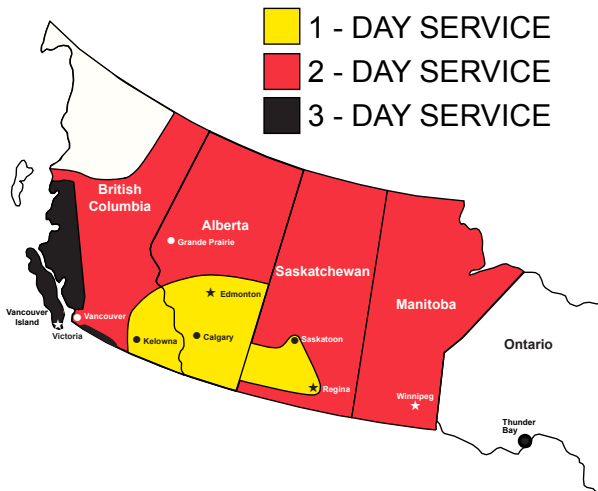

Benefits

- Fast delivery
- Hundreds of items stocked
- Reduced shipping charges on split shipments
- Standard freight terms apply
- Quoted pricing is honored
- Will-call/pick-up orders available

Hopewell Logistics, Inc.
117, 5801-72 Ave. SE
Calgary, AB T2C 3C4

Western Canada Regional Distribution Centre

Located in
Calgary, Alberta

Waterworks Brass

Western Canada Regional Distribution Centre Calgary, Alberta

Order Processing Details

- Same day shipments available with a 12:00 P.M. Mountain Time (MDT) cut-off.
- If an order qualifies as freight allowed, but split ships between the Calgary Warehouse and Wabash or Pell City, the entire shipment remains freight allowed.
- Products shipping from the Calgary Warehouse must be 100% available. Note: A line item represents one unique part number. A line item with less than 100% availability in the Calgary Warehouse will ship from Wabash or Pell City.
- To use the Calgary Warehouse, simply place your order in the same manner as usual. If the product is in stock, that part will ship from Calgary.