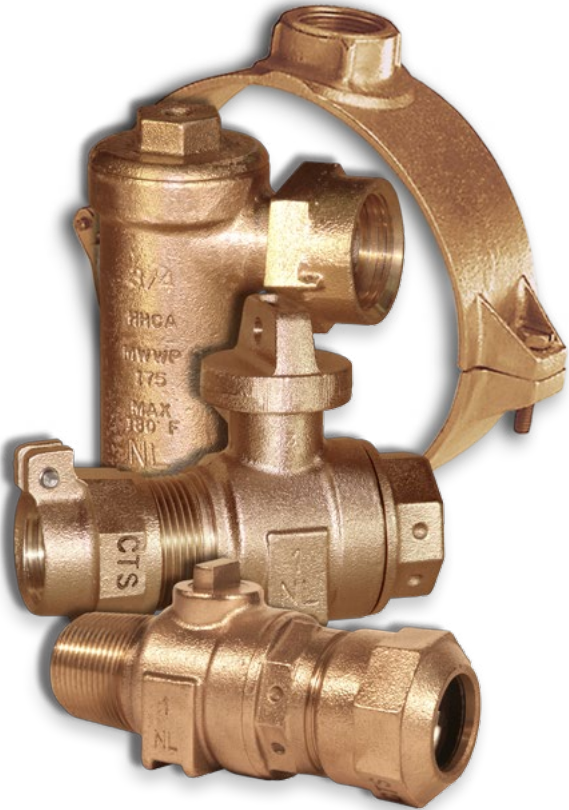

Texas Warehouse

Located in
Dallas, Texas

Waterworks Brass

Texas Warehouse Order Processing Details

- Same day shipments available with a 2:00 P.M. CST cut-off.
- If an order qualifies as freight allowed, but split ships between the Texas Warehouse and Wabash or Pell City, the entire shipment remains freight allowed.
- Products shipping from the Texas Warehouse must be 100% available. Note: A line item represents one unique part number. A line item with less than 100% availability in the Texas Warehouse will ship from Wabash or Pell City.
- To use the Texas Warehouse, simply place your order in the same manner as usual. If the product is in stock, that part will ship from Texas.